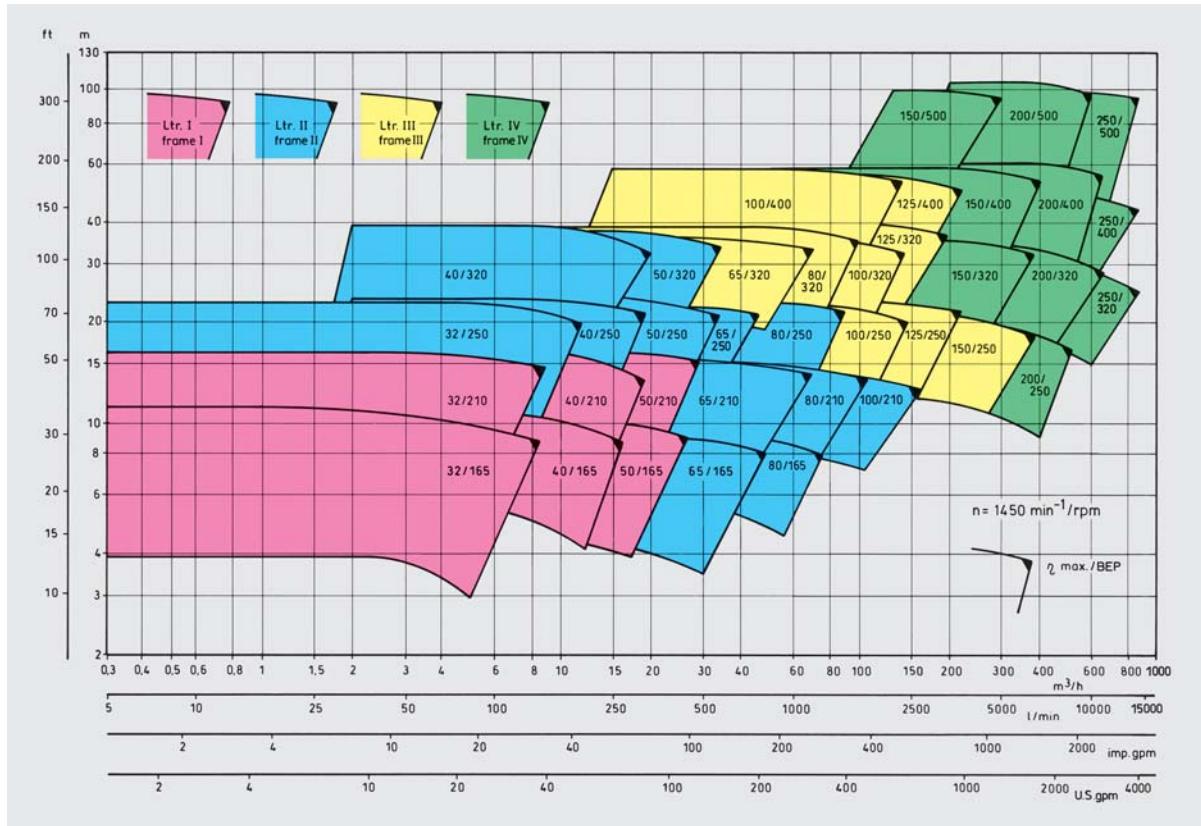

Performance range

Performance curves for the different pump sizes are available on request, also for 1750 / 3500 rpm.