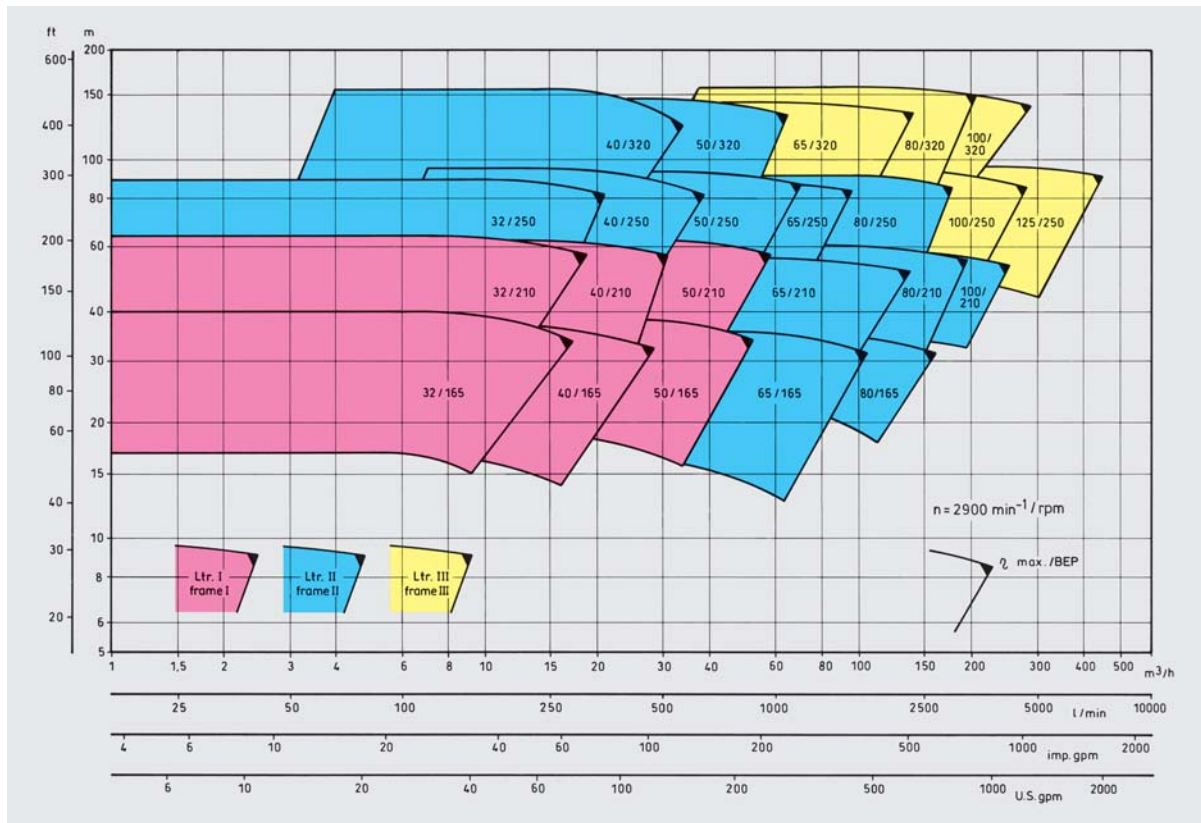

Performance range

Performance curves for the different pump sizes are available on request, also for 1750 / 3500 rpm.